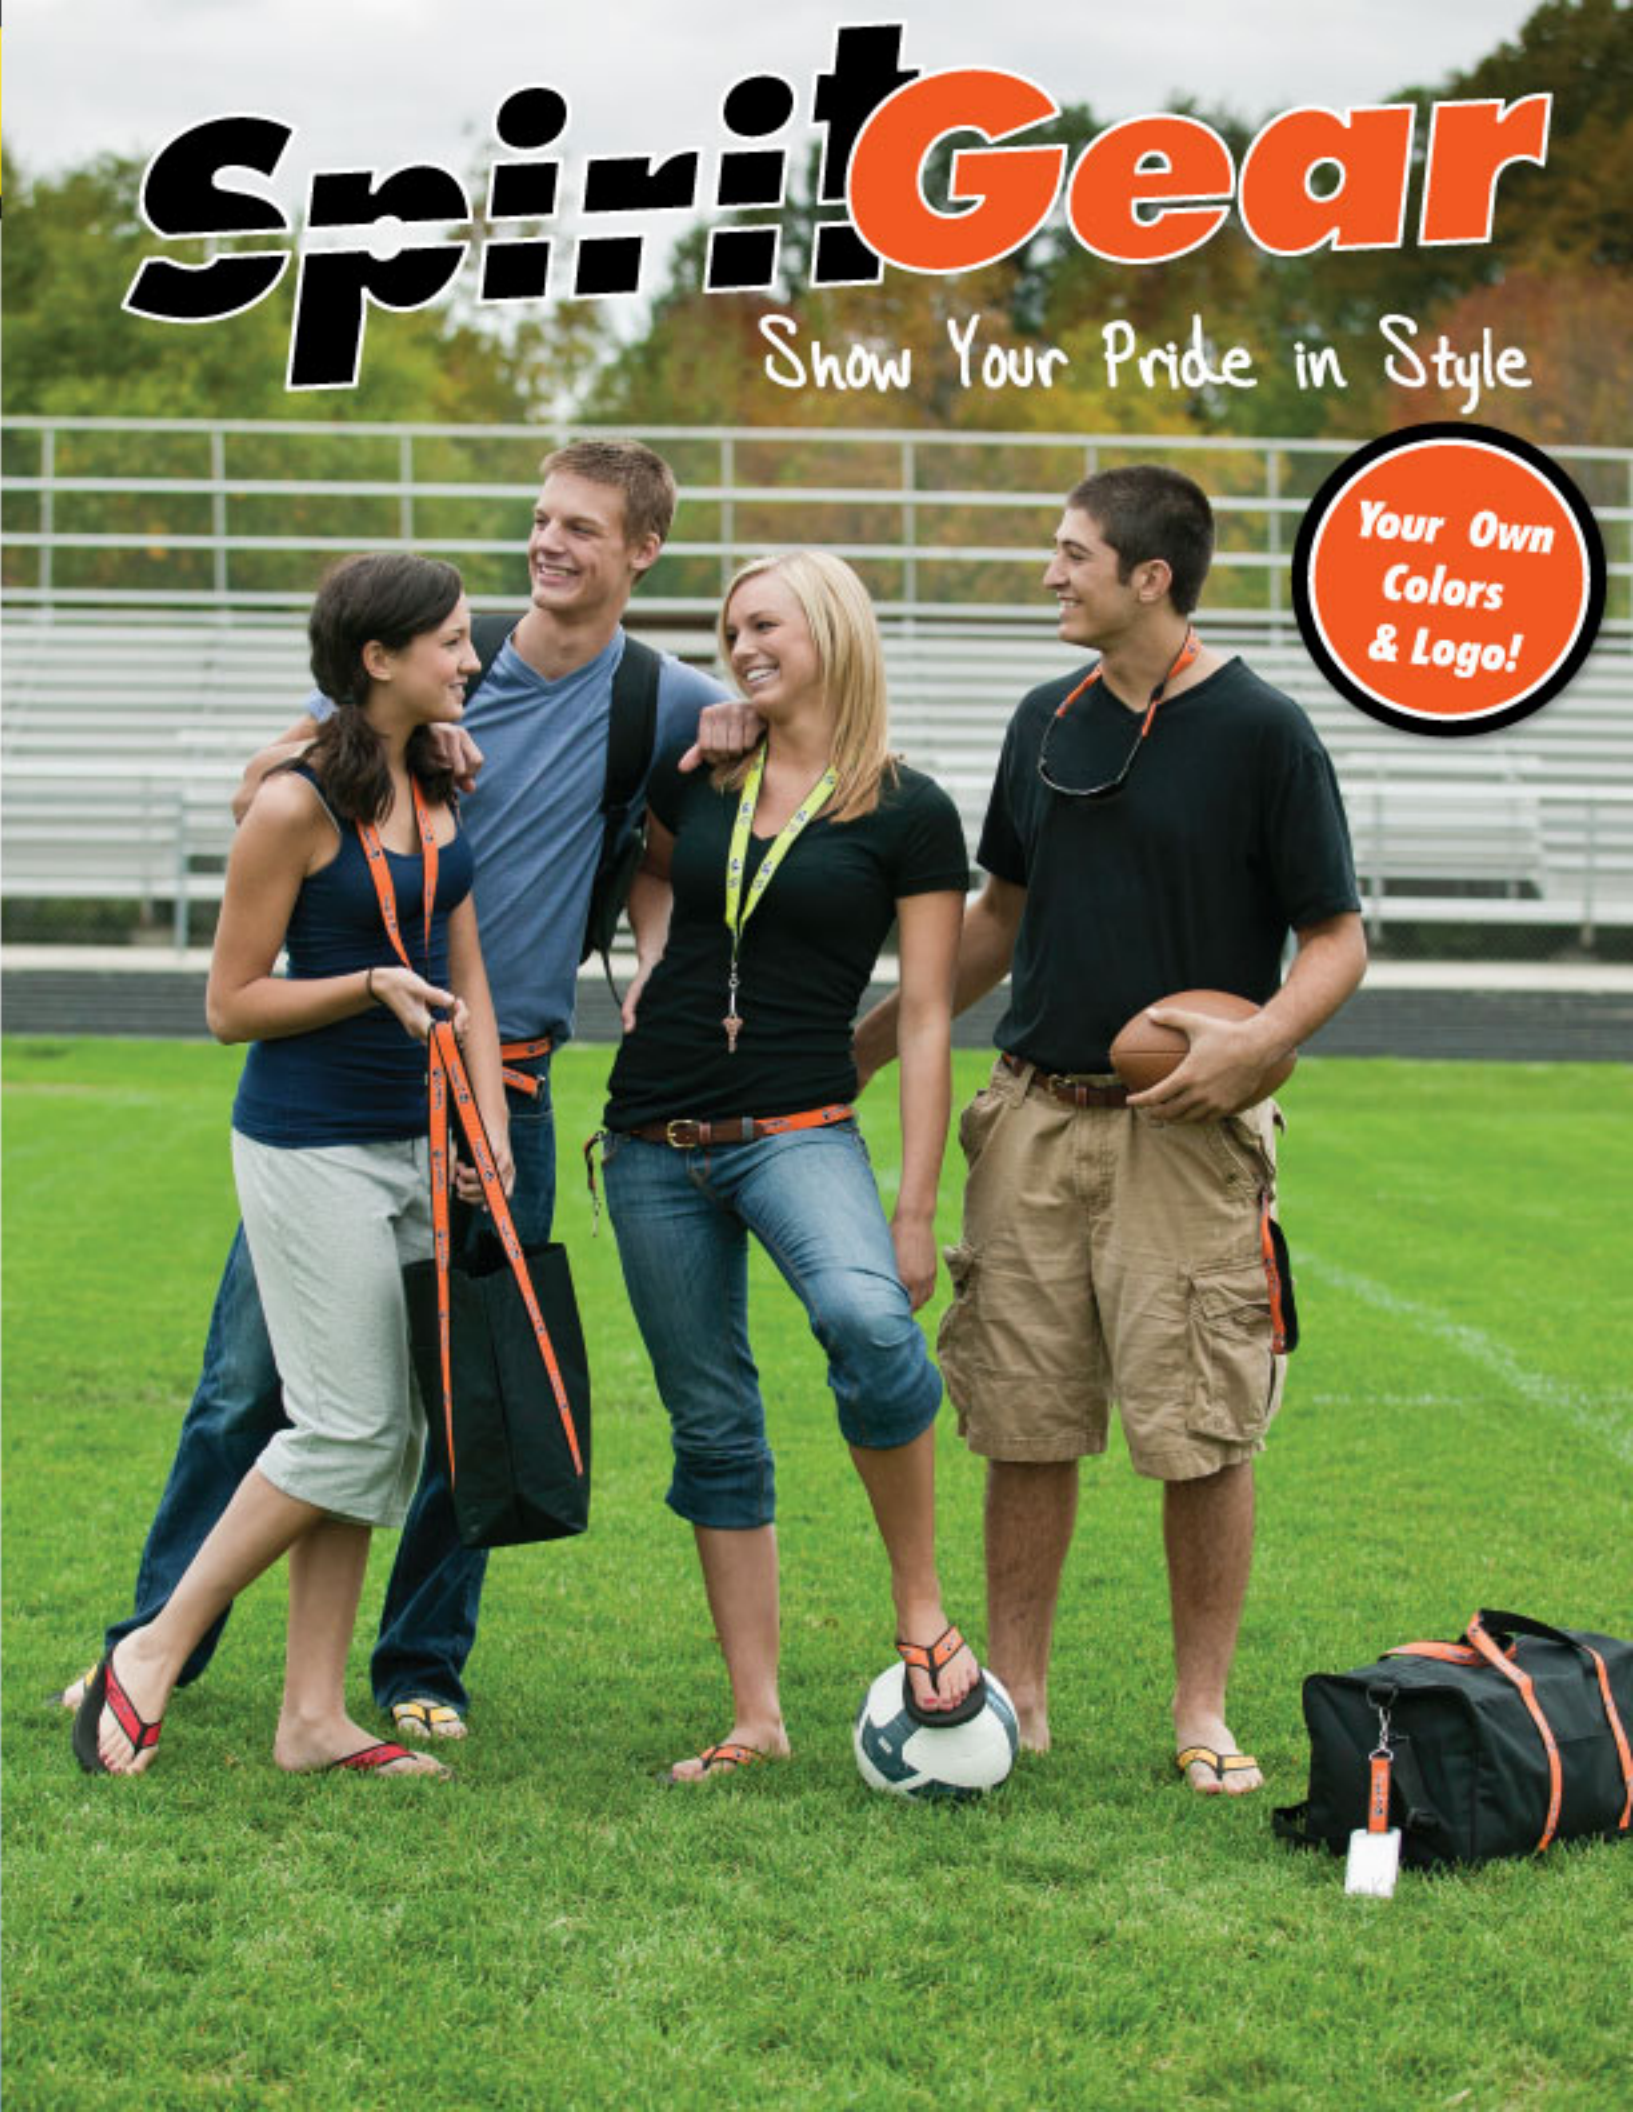

# SpiritGear

Show Your Pride in Style

Your Own  
Colors  
& Logo!

**W163  
Apron**

**Hats**  
These custom hats feature your logo on the band and are available in Fedora and Outback styles.

**W165  
Outback  
Hat**

**W165  
Fedora**

**Pet Accessories**  
For your best friend, a durable nylon collar, 72" leash, and tennis ball toy. Adjustable "Quick-Clasps" and sturdy metal hardware.

**W157  
Dog Toy**

**W155  
Collar**

**W155  
Leash**

**W110  
Premium Backpack**

**W120  
Tote**

**W112  
Drawstring Backpack**

**W115  
Duffel**

**Bags & Totes**  
This quality tote is perfect for groceries and outings, or travel with a custom backpack or duffel. They're made of quality 300D Nylon and custom decorated.

**W145 Custom Woven Lanyard**

21" lanyard in elastic nylon, with metal clip and Velcro quick-disconnect for safety.

Show Your Team Logo

**W125 Croakie-Style Sunglass Holder**

Never lose another pair of sunglasses with this sporty "Croakie-Style" retainer.